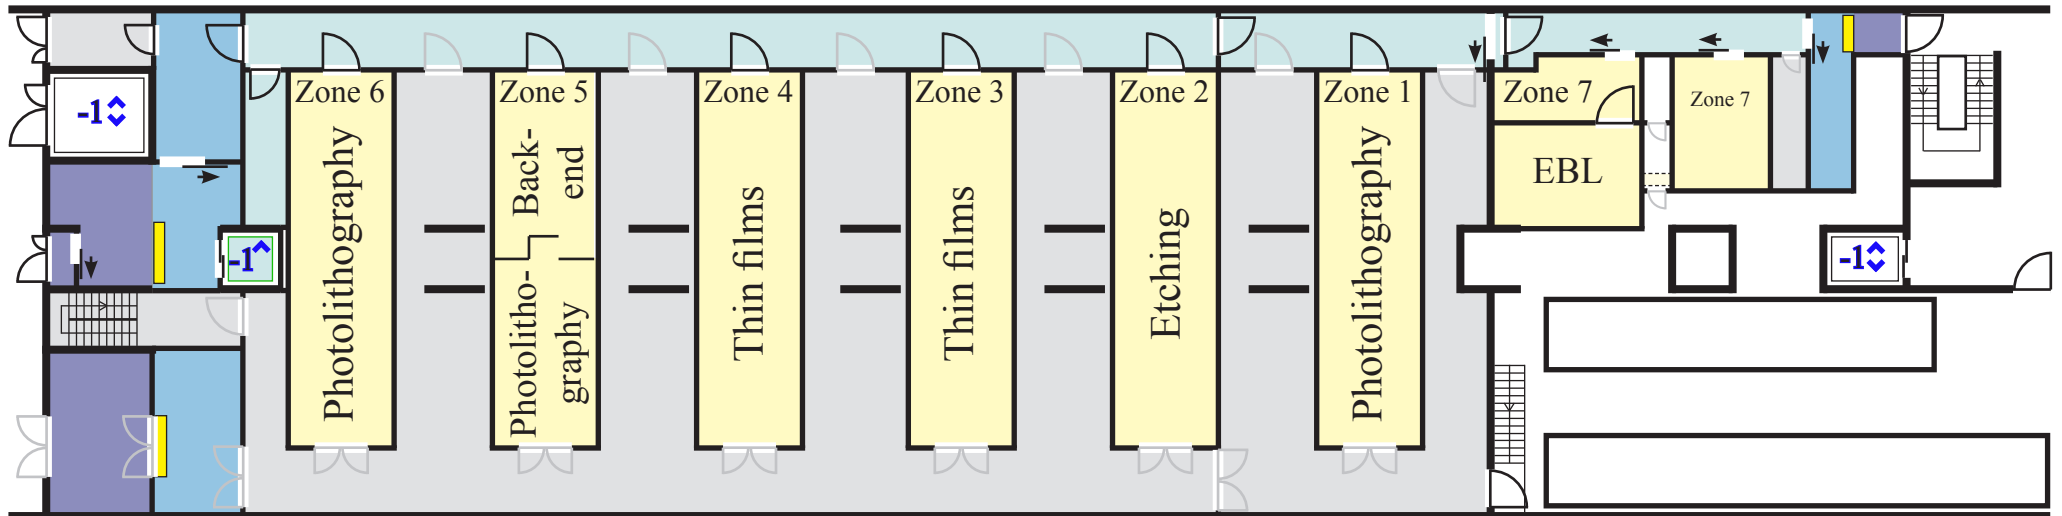

BM +1

BM 0

BM -1

BM -1

Entrance	Changing room	Clean room 370 m ² ISO 5 / Class 100	Clean room 280 m ² ISO 6 / Class 1'000	Clean room 150 m ² ISO 7 / Class 10'000	Technical area 509 m ² ISO 7 / Class 10'000
----------	---------------	--	--	---	---