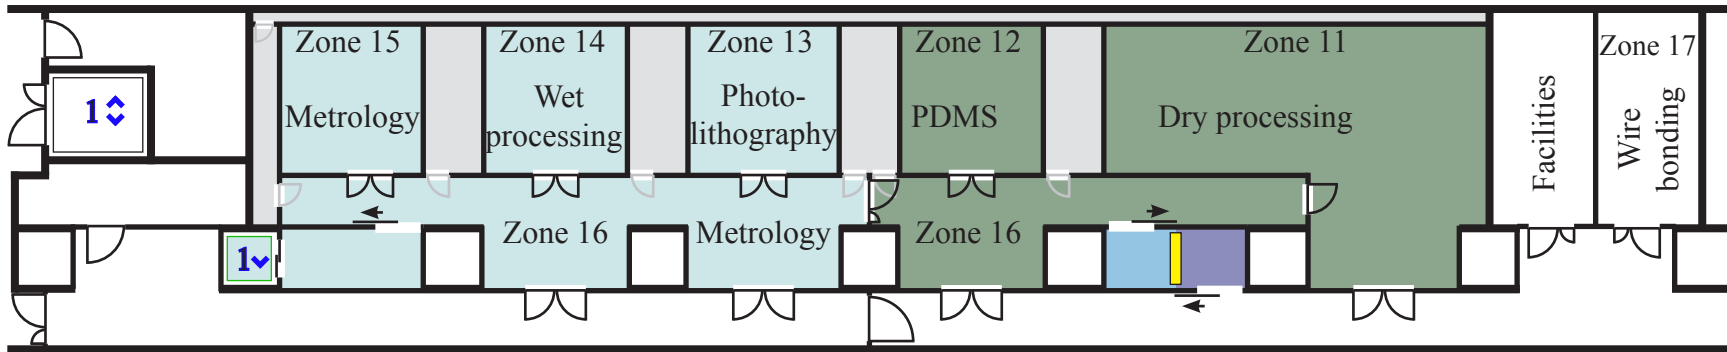

BM +1

BM 0

BM -1

BM -1

Entrance	Changing room	Clean room 370 m ² ISO 5 / Class 100	Clean room 280 m ² ISO 6 / Class 1'000	Clean room 150 m ² ISO 7 / Class 10'000	Technical area 509 m ² ISO 7 / Class 10'000
----------	---------------	--	--	---	---